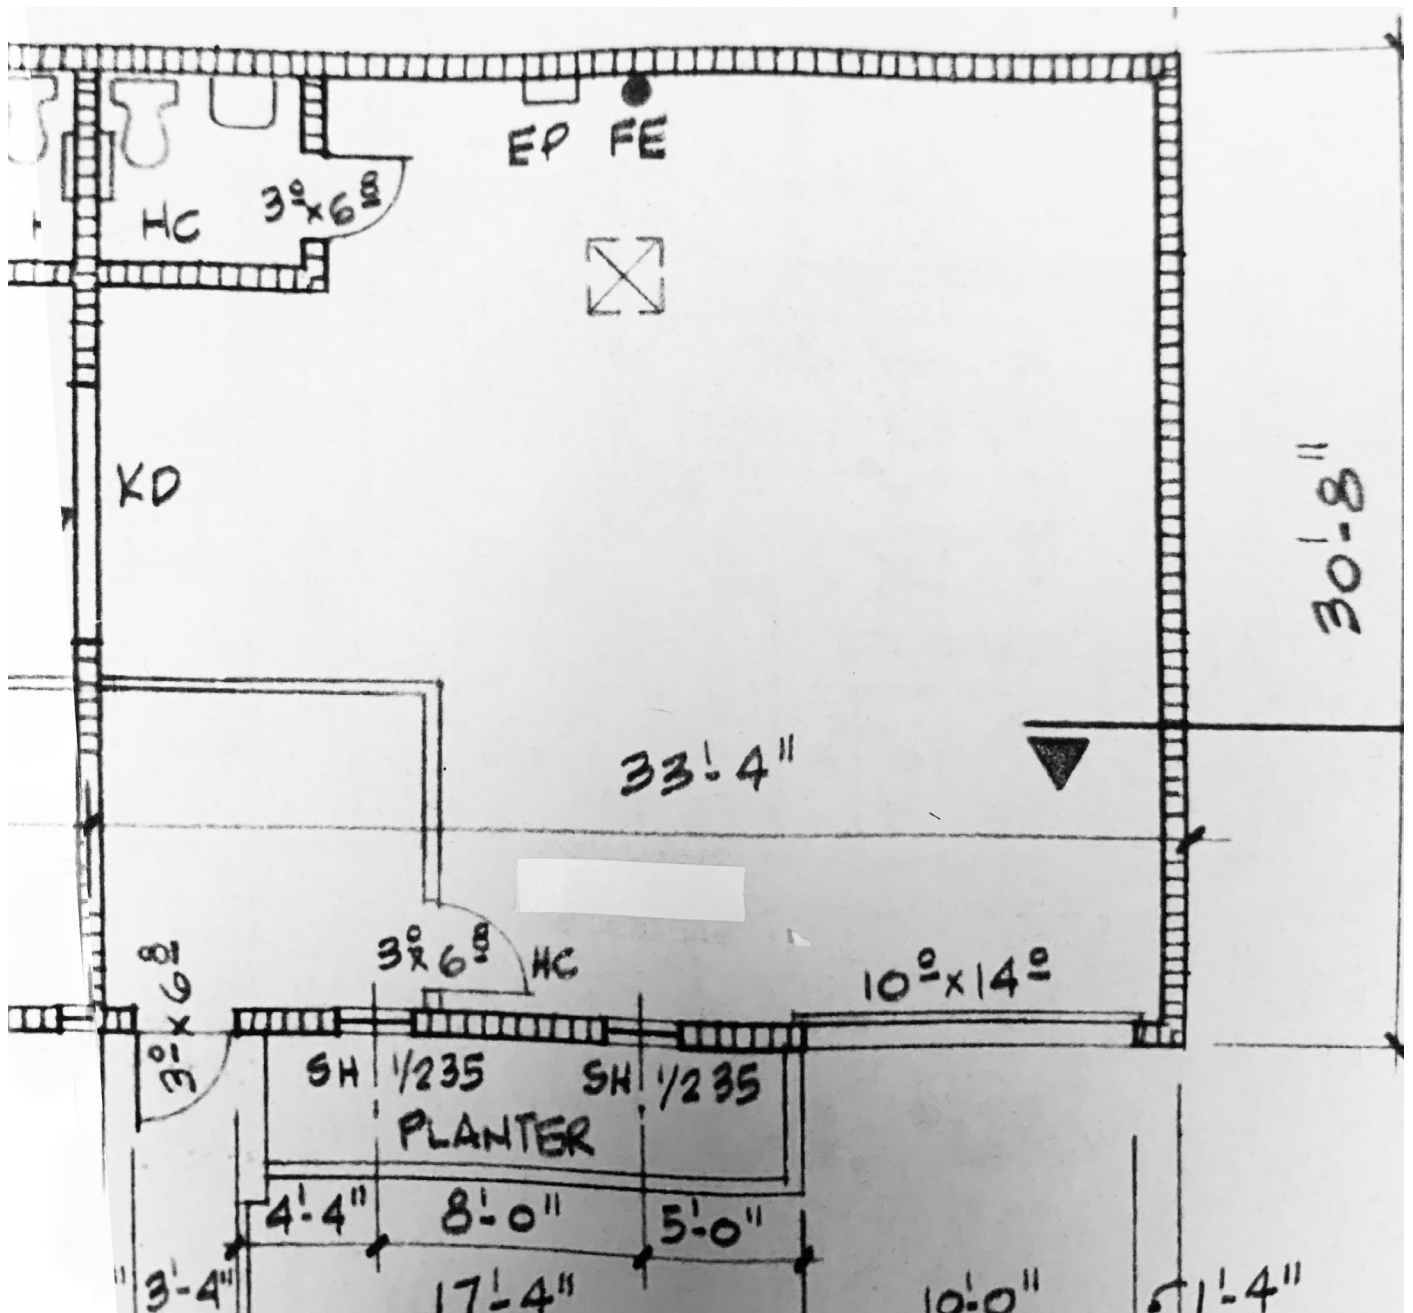

Corcode Warehouses LTD.

8215 NW 64th Street #1-8

8235 NW 64th Street #1-8

Miami, FL 33166

Floorplan • 1,000 sq. ft. Units

Corcode Warehouses LTD.

8215 NW 64th Street #1-8

8235 NW 64th Street #1-8

Miami, FL 33166

Floorplan • 1,700 sq. ft. Units